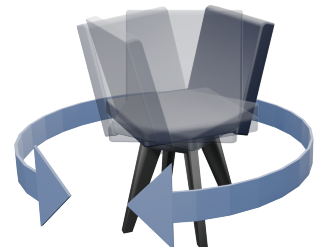

# SWL-AR360

- No need to arrange the chair.
- Keeps the appearance tidy.

TRIVALENT UNICHROME PLATING

CATION ELECTRODEPOSITION COATING

**KOYO Corporation**

<http://www.koyogear.com>

Email: [info@koyoeng.co.jp](mailto:info@koyoeng.co.jp)

## PRODUCT FEATURES

**Multi-Directional Use**  
Returns to to the original position from any direction.

Designed to reduce product stress

360° Swivel Function