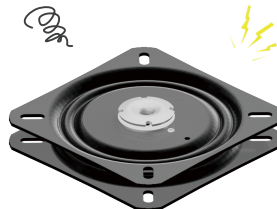

# SWL-AR360

- No need to arrange the chair.
- Keeps the appearance tidy.

TRIVALENT UNICHROME PLATING

CATION ELECTRODEPOSITION COATING

**KOYO Corporation**

<http://www.koyogear.com>

Email: [info@koyoeng.co.jp](mailto:info@koyoeng.co.jp)

## PRODUCT FEATURES

**Multi-Directional Use**  
Returns to to the original position from any direction.

Designed to reduce product stress

360° Swivel Function