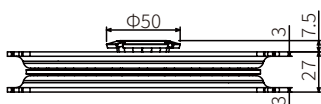

## Ideal width of chair

MOVABLE RANGE 360°  
(AUTO RETURN)

STOP POSITION

Model	Width of Chair
SWL-AR360(BK)	800mm
SWL-AR360	

Durability test

15,000 cycles

※Full range of operation(360°)

Model No.	Model	Durability	Weight/pc	Weight/Carton	Pcs/Carton	L×W×H / Carton
116083	SWL-AR360(BK)	150kg/pc	1.73kg	24.8kg	14	260×360×190
116082	SWL-AR360					