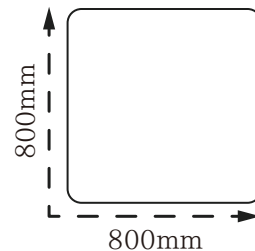

## Ideal width of chair

MOVABLE RANGE 360°  
(AUTO RETURN)

STOP POSITION

Model	Width of Chair
SWL-AR360(BK)	800mm
SWL-AR360	

Durability test

15,000 cycles

※Full range of operation(360°)

Model No.	Model	Durability	Weight/pc	Weight/Carton	Pcs/Carton	L×W×H / Carton
116083	SWL-AR360(BK)	150kg/pc	1.73kg	24.8kg	14	260×360×190
116082	SWL-AR360					