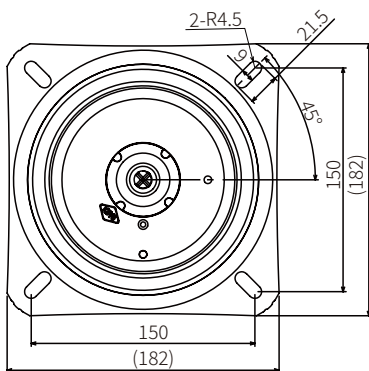

## PRODUCT FEATURES

**Multi-Directional Use**  
Returns to to the original position from any direction.

Designed to reduce product stress

360° Swivel Function

## Ideal width of chair

MOVABLE RANGE 360°  
(AUTO RETURN)

STOP POSITION

Model	Width of Chair
SWL-AR360(BK)	800mm
SWL-AR360	

Durability test

15,000 cycles

※Full range of operation(360°)

Model No.	Model	Durability	Weight/pc	Weight/Carton	Pcs/Carton	L×W×H / Carton
116083	SWL-AR360(BK)	150kg/pc	1.73kg	24.8kg	14	260×360×190
116082	SWL-AR360					