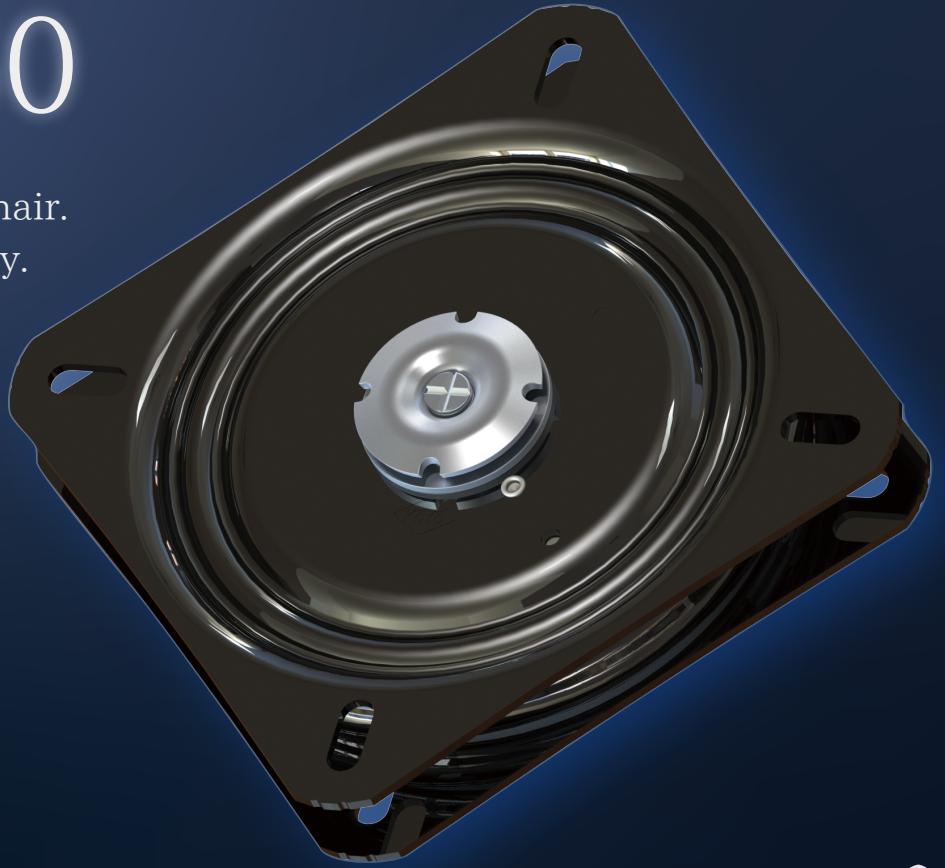

# SWL-AR360

- No need to arrange the chair.
- Keeps the appearance tidy.

TRIVALENT UNICHROME PLATING

CATION ELECTRODEPOSITION COATING

**KOYO Corporation**

<http://www.koyogear.com>

Email: [info@koyoeng.co.jp](mailto:info@koyoeng.co.jp)

## PRODUCT FEATURES

**Multi-Directional Use**  
Returns to to the original position from any direction.

Designed to reduce product stress

360° Swivel Function

## Ideal width of chair

MOVABLE RANGE 360°  
(AUTO RETURN)

STOP POSITION

Model	Width of Chair
SWL-AR360(BK)	800mm
SWL-AR360	

Durability test

15,000 cycles

※Full range of operation(360°)

Model No.	Model	Durability	Weight/pc	Weight/Carton	Pcs/Carton	L×W×H / Carton
116083	SWL-AR360(BK)	150kg/pc	1.73kg	24.8kg	14	260×360×190
116082	SWL-AR360					