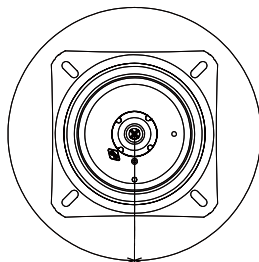

## PRODUCT FEATURES

**Multi-Directional Use**  
Returns to to the original position from any direction.

Designed to reduce product stress

360° Swivel Function

## Ideal width of chair

MOVABLE RANGE 360°  
(AUTO RETURN)

STOP POSITION

Model	Width of Chair
SWL-AR360(BK)	800mm
SWL-AR360	

Durability test

15,000 cycles

※Full range of operation(360°)

Model No.	Model	Durability	Weight/pc	Weight/Carton	Pcs/Carton	L×W×H / Carton
116083	SWL-AR360(BK)	150kg/pc	1.73kg	24.8kg	14	260×360×190
116082	SWL-AR360					