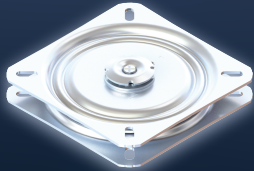

# SWL-AR360

- No need to arrange the chair.
- Keeps the appearance tidy.

TRIVALENT UNICHROME PLATING

CATION ELECTRODEPOSITION COATING

**KOYO Corporation**

<http://www.koyogear.com>

Email: [info@koyoeng.co.jp](mailto:info@koyoeng.co.jp)

## PRODUCT FEATURES

**Multi-Directional Use**  
Returns to to the original position from any direction.

Designed to reduce product stress

360° Swivel Function